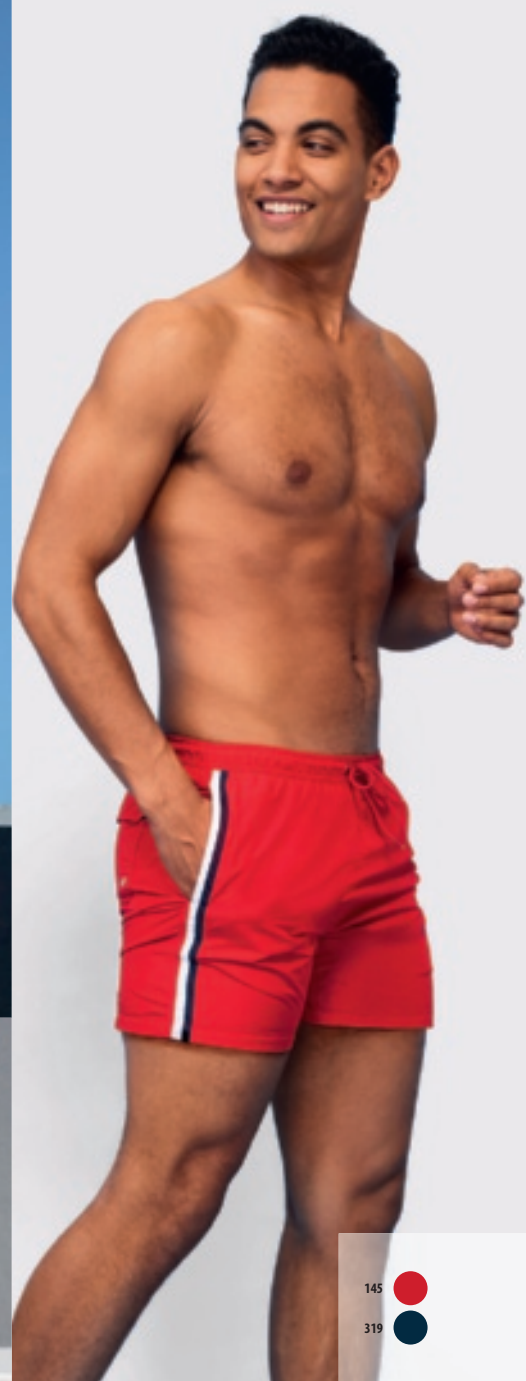

- 145
- 319

SOL'S JUNE 01175

FRENCH TERRY 240 -
80% algodão - 20% poliéster
S - 3XL - 5 CORES

SOL'S SANDY 01689

POLIÉSTER 90 -
100% poliéster microfibra
XS - XXL - 7 CORES

SOL'S SUNRISE 02919

PONGEE 90 - 100% poliéster
XS - 3XL - 2 CORES