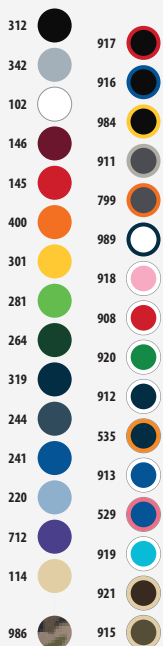

**FECHO COM
FIVELA METÁLICA**

**SOL'S BUFFALO
88100**

SARJA 260 - 100% algodão
grosso penteado -
6 painéis
Tamanho único - 32 CORES