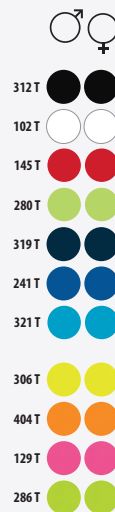

♂ S - 3XL - 11 CORES

♀ XS - XXL - 11 CORES

BEST DEAL

SOL'S SPRINT
02995

POLIÉSTER 130 - UNISEXO
100% poliéster piqué
XS - 3XL - 6 CORES

18 CORES E 8 TAMANHOS

SOL'S SPORTY
11939

SOL'S SPORTY
Women 01159