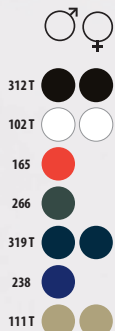

5 BOLSOS

6 BOLSOS

SOL'S JASPER 01659

SARJA 190 - 100% algodão
38 - 52 - 7 CORES

SOL'S JASPER Women 02762

SARJA 190 - 100% algodão
34 - 46 - 4 CORES

SOL'S JACKSON 01660

SARJA 245 - 100% algodão
38 - 52 - 4 CORES